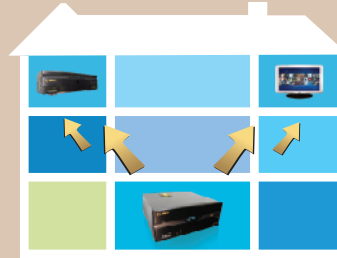

## Julia KPM10-Ax All-in-one Touch Screen Extender

Extend the features of the Denzel or Maximus server to other rooms of the home. For use in kitchens, lanais, bars, and other limited space areas.

- ▶ Full featured advanced media extender using Vista Media Center UI
- ▶ Elegant 17" HDTV wide screen, all-in-one touch extender
- ▶ Wireless network support (802.11 a/b/g)
- ▶ Equipped with CD/DVD drive and FM/TV Tuners
- ▶ Inteset multi-zone music and movie server control
- ▶ Inteset Secure Lockdown<sup>TM</sup> module (virtual embedded environment)