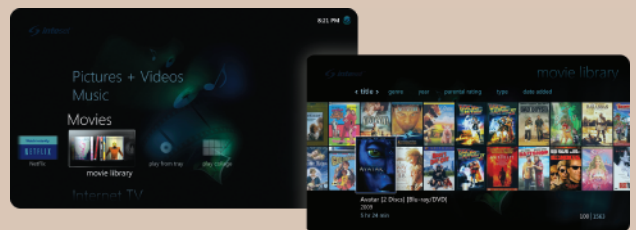

781-826-1560 | sales@inteset.com | www.inteset.com

Inteset, LLC
51 Mill Street
Building E, Suite 21
Hanover, MA 02339